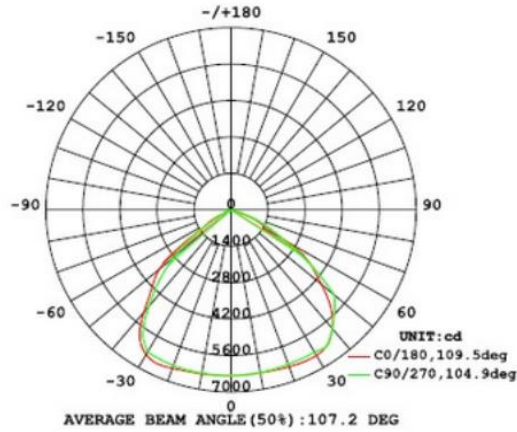

Ordering Information

Example: LS-FLC-100W-50K

Product	Power	Replacement	Color Temperature	Photocell	Furnish Head
LS-FLCN80W	80 W	160-240W MH/HPS	40K 4000K 50K 5000K	N not photocell Y yes photocell	T-Black
LS-FLC100W	100W	200-300W MH/HPS			
LS-FLC150W	150W	300-450W MH/HPS			
LS-FLC200W	200W	450-600W MH/HPS			

Photometrics

Projected LED Lumen Maintenance

Operating hours	0	25000	50000
Lumen maintenance factor	1	0.91	0.8

Data references the extrapolated performance projections for the LED Flood Light platform in a 25°C ambient, based on 10,000 hours of LED testing (tested per IESNA LM-80-08 and projected per IESNA TM-21-11).