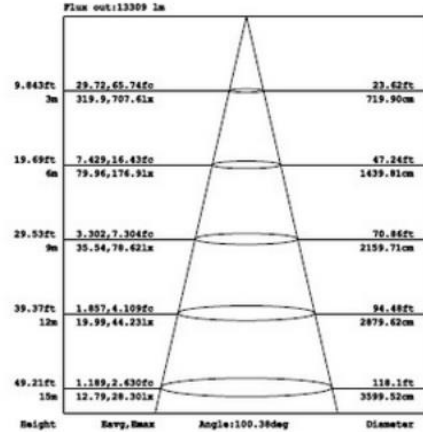

Ordering Information

Example: LS-FLC-100W-50K

Product	Power	Replacement	Color Temperature	Photocell	Furnish Head
LS-FLCN80W	80 W	160-240W MH/HPS	40K 4000K 50K 5000K	N not photocell Y yes photocell	T-Black
LS-FLC100W	100W	200-300W MH/HPS			
LS-FLC150W	150W	300-450W MH/HPS			
LS-FLC200W	200W	450-600W MH/HPS			

Photometrics

Projected LED Lumen Maintenance

Operating hours	0	25000	50000
Lumen maintenance factor	1	0.91	0.8

Data references the extrapolated performance projections for the LED Flood Light platform in a 25°C ambient, based on 10,000 hours of LED testing (tested per IESNA LM-80-08 and projected per IESNA TM-21-11).