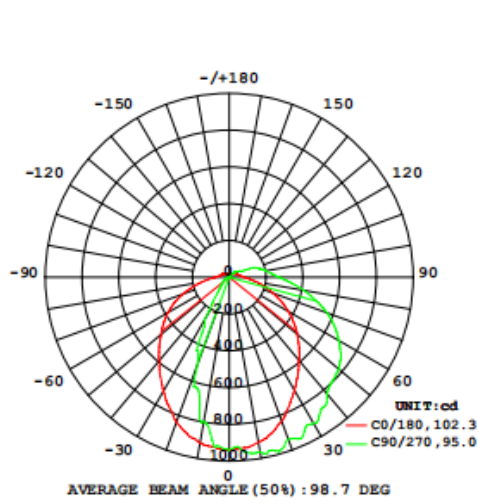

Ordering Information

Example: LSPCW24W

Product	Power	Replacement	Color Temperature	Photocell	Furnish
LSPCW24W	24W	40-50W MH/HPS	30K=3000K 40K=4000K 50K=5000K	N not photocell Y yes photocell	WP=Wall Pack

Photometric