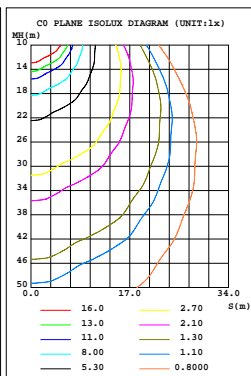

Packaging information:

❖WSD-CP26395265W27-45K:

Carton Size:565mmX290mmX255mm
22.24"X11.42"X10.04"(4Pcs/CTN)

Inside the box:270mmX270mmX110mm
10.63"X10.63"X4.33"

SPECIFICATION				
TYPE	WSD-CP26395265W27-45K			
WATTAGE	26W	39W	52W	65W
LUMEN	3929 lm (26W&4000K)	5575 lm (39W&4000K)	7132 lm (52W&4000K)	8525 lm (65W&4000K)
EFFICACY	> 140 lm/W			
CCT	4000K,5000K			
CRI	> 70			
INPUT VOLTAGE	AC120-277V			
LIGHTING ANGLE	118°			
FACTORY SETTINGS	65W & 4000K			
LED TYPE	2835			
PF	> 0.95			
DRIVER EFFICIENCY	> 89%			
PROTECTION LEVEL	WET			
LIFE TIME	> 50000 hours			
WARRANTY	5 year limited			

LED Slim Canopy Light

Wattages: 26W,39W,52W,65W

DIMENSION:

Specifications:

Shell materials: Aluminum & PC.
 Net weight : 2.7Kg (6.0 lbs)
 Finish: Dark Bronze(Standard)
 Product Size:255.5mmX255.5mmX83.7mm
 10.05"X10.05"X3.3"

Control Module:

ORDERING INFORMATION:

EXAMPLE:

WSD-CP26395265W27-45K-Z[D,W,B,S]-E[Blank,M]

WSD	CP	26395265	27	45K	Z	E
COMPANY	PRODUCT	POWER	VOLTAGE	CCT	FINISH	CONTROL
WSD LED INC	CP Led Slim Canopy	26395265 26W/39W 52W/65W	27 AC120-277V	45K 4000K/5000K	D (Dark Bronze) W (White) B (Black) S (Silvery)	M Motion Sensor + Daylight Sensing

LED Slim Canopy Light

Wattages: 26W,39W,52W,65W

PHOTOMETRICS:

For complete IES files, please visit our website.

WSD-CP26395265W27-45K (65W&4000K)

WSD-CP26395265W27-45K (65W&5000K)