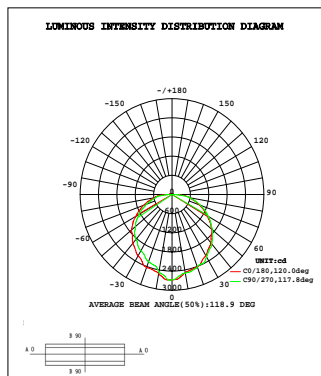

Packaging information:

❖WSD-CP26395265W27-45K:

Carton Size:565mmX290mmX255mm
22.24"X11.42"X10.04"(4Pcs/CTN)

Inside the box:270mmX270mmX110mm
10.63"X10.63"X4.33"

SPECIFICATION				
TYPE	WSD-CP26395265W27-45K			
WATTAGE	26W	39W	52W	65W
LUMEN	3929 lm (26W&4000K)	5575 lm (39W&4000K)	7132 lm (52W&4000K)	8525 lm (65W&4000K)
EFFICACY	> 140 lm/W			
CCT	4000K,5000K			
CRI	> 70			
INPUT VOLTAGE	AC120-277V			
LIGHTING ANGLE	118°			
FACTORY SETTINGS	65W & 4000K			
LED TYPE	2835			
PF	> 0.95			
DRIVER EFFICIENCY	> 89%			
PROTECTION LEVEL	WET			
LIFE TIME	> 50000 hours			
WARRANTY	5 year limited			

LED Slim Canopy Light

Wattages: 26W,39W,52W,65W

DIMENSION:

Specifications:

Shell materials: Aluminum & PC.
 Net weight : 2.7Kg (6.0 lbs)
 Finish: Dark Bronze(Standard)
 Product Size:255.5mmX255.5mmX83.7mm
 10.05"X10.05"X3.3"

Control Module:

ORDERING INFORMATION:

EXAMPLE:

WSD-CP26395265W27-45K-Z[D,W,B,S]-E[Blank,M]

WSD	CP	26395265	27	45K	Z	E
COMPANY	PRODUCT	POWER	VOLTAGE	CCT	FINISH	CONTROL
WSD LED INC	CP Led Slim Canopy	26395265 26W/39W 52W/65W	27 AC120-277V	45K 4000K/5000K	D (Dark Bronze) W (White) B (Black) S (Silvery)	M Motion Sensor + Daylight Sensing

LED Slim Canopy Light

Wattages: 26W,39W,52W,65W

PHOTOMETRICS:

For complete IES files, please visit our website.

WSD-CP26395265W27-45K (65W&4000K)

WSD-CP26395265W27-45K (65W&5000K)