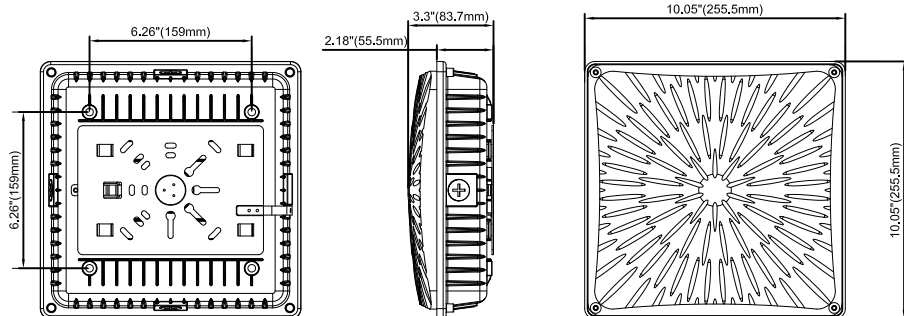

Packaging information:

❖WSD-CP26395265W27-45K:

Carton Size:565mmX290mmX255mm
22.24"X11.42"X10.04"(4Pcs/CTN)

Inside the box:270mmX270mmX110mm
10.63"X10.63"X4.33"

SPECIFICATION				
TYPE	WSD-CP26395265W27-45K			
WATTAGE	26W	39W	52W	65W
LUMEN	3929 lm (26W&4000K)	5575 lm (39W&4000K)	7132 lm (52W&4000K)	8525 lm (65W&4000K)
EFFICACY	> 140 lm/W			
CCT	4000K,5000K			
CRI	> 70			
INPUT VOLTAGE	AC120-277V			
LIGHTING ANGLE	118°			
FACTORY SETTINGS	65W & 4000K			
LED TYPE	2835			
PF	> 0.95			
DRIVER EFFICIENCY	> 89%			
PROTECTION LEVEL	WET			
LIFE TIME	> 50000 hours			
WARRANTY	5 year limited			

LED Slim Canopy Light

Wattages: 26W,39W,52W,65W

DIMENSION:

Specifications:

Shell materials: Aluminum & PC.
 Net weight : 2.7Kg (6.0 lbs)
 Finish: Dark Bronze(Standard)
 Product Size:255.5mmX255.5mmX83.7mm
 10.05"X10.05"X3.3"