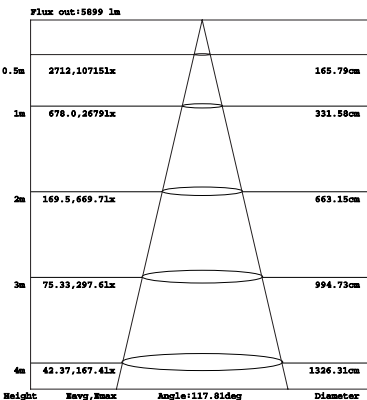

Packaging information:

❖WSD-CP26395265W27-45K:

Carton Size:565mmX290mmX255mm
22.24"X11.42"X10.04"(4Pcs/CTN)

Inside the box:270mmX270mmX110mm
10.63"X10.63"X4.33"

SPECIFICATION				
TYPE	WSD-CP26395265W27-45K			
WATTAGE	26W	39W	52W	65W
LUMEN	3929 lm (26W&4000K)	5575 lm (39W&4000K)	7132 lm (52W&4000K)	8525 lm (65W&4000K)
EFFICACY	> 140 lm/W			
CCT	4000K,5000K			
CRI	> 70			
INPUT VOLTAGE	AC120-277V			
LIGHTING ANGLE	118°			
FACTORY SETTINGS	65W & 4000K			
LED TYPE	2835			
PF	> 0.95			
DRIVER EFFICIENCY	> 89%			
PROTECTION LEVEL	WET			
LIFE TIME	> 50000 hours			
WARRANTY	5 year limited			

LED Slim Canopy Light

Wattages: 26W,39W,52W,65W

DIMENSION:

Specifications:

Shell materials: Aluminum & PC.
 Net weight : 2.7Kg (6.0 lbs)
 Finish: Dark Bronze(Standard)
 Product Size:255.5mmX255.5mmX83.7mm
 10.05"X10.05"X3.3"

Control Module:

ORDERING INFORMATION:

EXAMPLE:

WSD-CP26395265W27-45K-Z[D,W,B,S]-E[Blank,M]

WSD	CP	26395265	27	45K	Z	E
COMPANY	PRODUCT	POWER	VOLTAGE	CCT	FINISH	CONTROL
WSD LED INC	CP Led Slim Canopy	26395265 26W/39W 52W/65W	27 AC120-277V	45K 4000K/5000K	D (Dark Bronze) W (White) B (Black) S (Silvery)	M Motion Sensor + Daylight Sensing

LED Slim Canopy Light

Wattages: 26W,39W,52W,65W

PHOTOMETRICS:

For complete IES files, please visit our website.

WSD-CP26395265W27-45K (65W&4000K)

WSD-CP26395265W27-45K (65W&5000K)