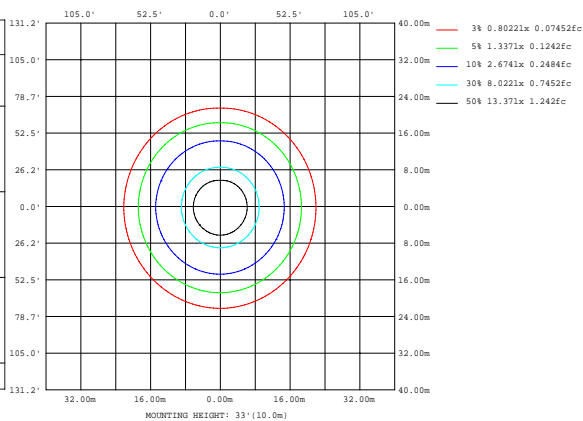

LED Slim Canopy Light

Wattages: 26W,39W,52W,65W

PHOTOMETRICS:

For complete IES files, please visit our website.

WSD-CP26395265W27-45K (65W&4000K)