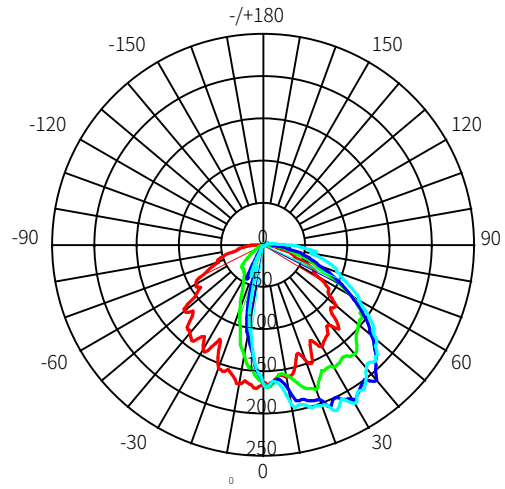

Electric Characteristic

Model NO	Input voltage	Color Temperature	Efficiency	Power		CRI	Light Efficiency	Working temperature	Certificate
				Input power	Empower				
LSEW12W	120-277V/AC	5000K	100LM/W	12W	4W	>72	87D	-10°C+40°C	UL

LSEW12W Input Power

AVERAGE BEAM ANGLE(50%): 86.4°

Test Number:LSEW12W	UNIT:CD
Lumens:1200LM	- C0/180,120.1
Test Number:12W	- C30/210,120.9
Test Number:5000K	- C60/240,111.3
	- C90/270,131.4

LSEW12W Empower

AVERAGE BEAM ANGLE(50%): 86.4°

Test Number:LSEW12W	UNIT:CD
Lumens:400LM	- C0/180,120.1
Test Number:4W	- C30/210,120.9
Test Number:5000K	- C60/240,111.3
	- C90/270,131.4