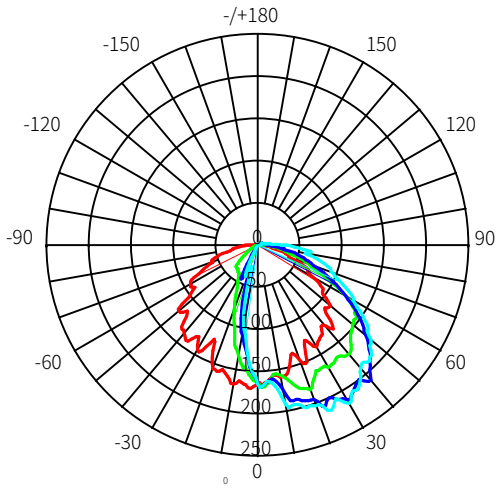

LSEW12W Input Power

AVERAGE BEAM ANGLE(50%): 86.4°

Test Number:LSEW12W	UNIT:CD
Lumens:1200LM	- C0/180,120.1
Test Number:12W	- C30/210,120.9
Test Number:5000K	- C60/240,111.3
	- C90/270,131.4

LSEW12W Empower

AVERAGE BEAM ANGLE(50%): 86.4°

Test Number:LSEW12W	UNIT:CD
Lumens:400LM	- C0/180,120.1
Test Number:4W	- C30/210,120.9
Test Number:5000K	- C60/240,111.3
	- C90/270,131.4