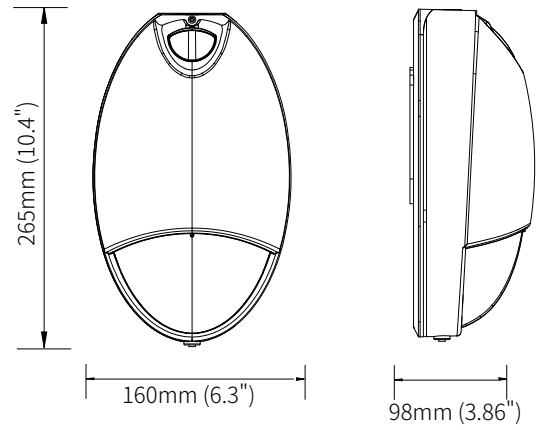

Oval LED Emergency Wall Pack Light

PRODUCT ORDERING GUIDE

LS
EW
12W

LS

EW Emergency Wall Pack

12W Power 12W

DIMENSION

DIMENSION

LSEW12W Input Power

AVERAGE BEAM ANGLE(50%): 86.4°

Test Number:LSEW12W	UNIT:CD
Lumens:1200LM	- C0/180,120.1
Test Number:12W	- C30/210,120.9
Test Number:5000K	- C60/240,111.3
	- C90/270,131.4

LSEW12W Empower

AVERAGE BEAM ANGLE(50%): 86.4°

Test Number:LSEW12W	UNIT:CD
Lumens:400LM	- C0/180,120.1
Test Number:4W	- C30/210,120.9
Test Number:5000K	- C60/240,111.3
	- C90/270,131.4