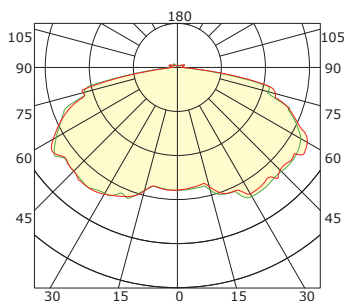

PHOTOMETRICS

Parking Garage

ORDERING GUIDE

Example: MCP0540W27V40KDMDBU

Fixture Type	Wattage	Input Voltage	CCT	Finish	Sensor (Option)	Dimmable(Option)	Emergency Battery (Option)	Internal Code
____	____	____	____	____	____	____	____	____
MCP05 MCP Series	20 20W 27 27W 40 40W 60 60W	27V 120-277V 48V 347-480V	40K 4000K 50K 5000K	D Dark Bronze B Black W White SG Silver Gray	M With Sensor Blank Without Sensor	D 1-10V Dimmable Blank NO Dimmable	B With Battery Blank Without Battery	Blank Alphanumeric

1. Note: 1. 20W and 27W are limited to 120-277V input only.
   2. 20W only for NO Dimmable.
   3. Only the DIM has emergency battery options.

DLC Model NO.

SYSTEM WATTS	VOLTAGE	CCT	DLC NO.	DLC Classification
20W	120-277V	4000K	MCP0520W27V40K[D,B,W,SG][Blank,M][Blank,0-9,A-Z,a-z]	Standard
	120-277V	5000K	MCP0520W27V50K[D,B,W,SG][Blank,M][Blank,0-9,A-Z,a-z]	Standard
27W	120-277V	4000K	MCP0527W27V40K[D,B,W,SG][Blank,M]	Standard
	120-277V	5000K	MCP0527W27V50K[D,B,W,SG][Blank,M]	Standard
40W	120-277V	4000K	MCP0540W27V40K[D,B,W,SG][Blank,M]	Standard
	120-277V	5000K	MCP0540W27V50K[D,B,W,SG][Blank,M]	Standard
27W	120-277V	4000K	MCP0527W27V40K[D,B,W,SG][Blank,M][Blank,B][Blank,0-9 or A-Z or a-z]	Premium
	120-277V	4000K	MCP0527W27V40K[D,B,W,SG][Blank,M]D[Blank,B][Blank,0-9 or A-Z or a-z]	Premium
	120-277V	5000K	MCP0527W27V50K[D,B,W,SG][Blank,M][Blank,B][Blank,0-9 or A-Z or a-z]	Premium
	120-277V	5000K	MCP0527W27V50K[D,B,W,SG][Blank,M]D[Blank,B][Blank,0-9 or A-Z or a-z]	Premium
40W	120-277V	4000K	MCP0540W27V40K[D,B,W,SG][Blank,M][Blank,B][Blank,0-9 or A-Z or a-z]	Premium
	120-277V	4000K	MCP0540W27V40K[D,B,W,SG][Blank,M]D[Blank,B][Blank,0-9 or A-Z or a-z]	Premium
	347-480V	4000K	MCP0540W48V40K[D,B,W,SG][Blank,M]D[Blank,B][Blank,0-9 or A-Z or a-z]	Premium
	120-277V	5000K	MCP0540W27V50K[D,B,W,SG][Blank,M][Blank,B][Blank,0-9 or A-Z or a-z]	Premium
	120-277V	5000K	MCP0540W27V50K[D,B,W,SG][Blank,M]D[Blank,B][Blank,0-9 or A-Z or a-z]	Premium
	347-480V	5000K	MCP0540W48V50K[D,B,W,SG][Blank,M]D[Blank,B][Blank,0-9 or A-Z or a-z]	Premium
60W	120-277V	4000K	MCP0560W27V40K[D,B,W,SG][Blank,M][Blank,B][Blank,0-9 or A-Z or a-z]	Premium
	120-277V	4000K	MCP0560W27V40K[D,B,W,SG][Blank,M]D[Blank,B][Blank,0-9 or A-Z or a-z]	Premium
	347-480V	4000K	MCP0560W48V40K[D,B,W,SG][Blank,M]D[Blank,B][Blank,0-9 or A-Z or a-z]	Premium
	120-277V	5000K	MCP0560W27V50K[D,B,W,SG][Blank,M][Blank,B][Blank,0-9 or A-Z or a-z]	Premium
	120-277V	5000K	MCP0560W27V50K[D,B,W,SG][Blank,M]D[Blank,B][Blank,0-9 or A-Z or a-z]	Premium
	347-480V	5000K	MCP0560W48V50K[D,B,W,SG][Blank,M]D[Blank,B][Blank,0-9 or A-Z or a-z]	Premium