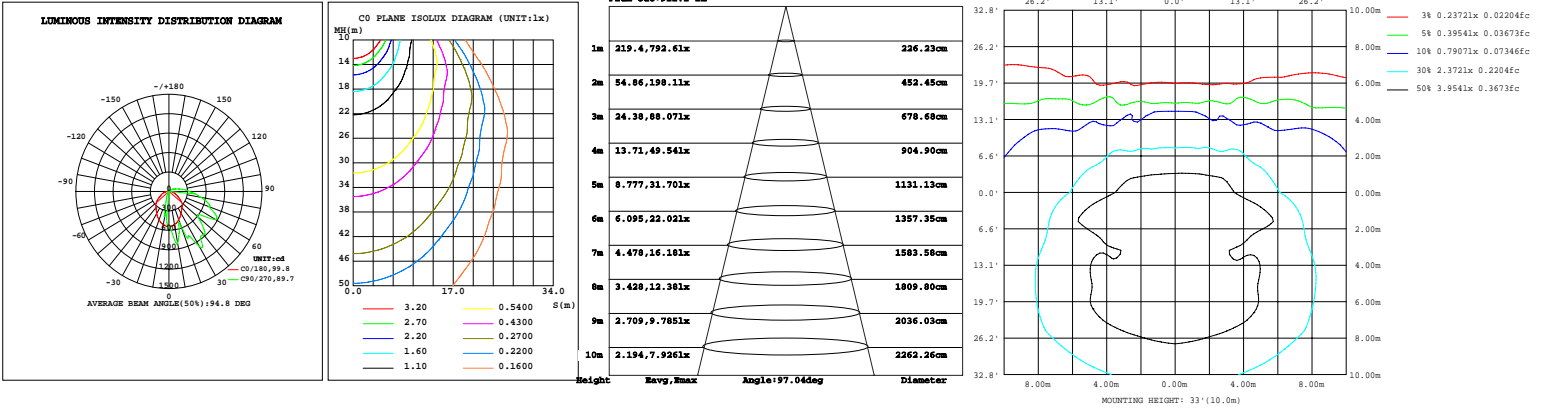

LED Wall Pack light

Wattages: 15W,25W

PHOTOMETRICS:

For complete IES files, please visit our website.

WSD-WP015W27-345K (3000K)