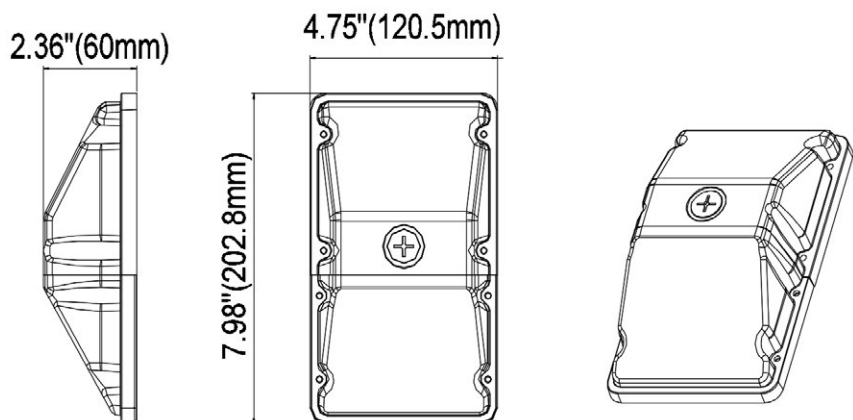

Packaging information:

❖WSD-WP015W27-345K:

Carton Size:545mmX230mmX285mm
21.46"x9.06"x11.22" (12Pcs/CTN)

❖WSD-WP025W27-345K:

Carton Size:545mmX230mmX285mm
21.46"x9.06"x11.22" (12Pcs/CTN)

SPECIFICATION						
TYPE	WSD-WP015W27-345K			WSD-WP025W27-345K		
WATTAGE	15W			25W		
CCT	3000K	4000K	5000K	3000K	4000K	5000K
LUMEN	2130 lm	2246 lm	2218 lm	3423 lm	3656 lm	3571 lm
EFFICACY	> 150 lm/W					
CRI	> 70					
INPUT VOLTAGE	AC120-277V					
LIGHTING ANGLE	112.4°X105.3°					
FACTORY SETTINGS	4000K					
LED TYPE	2835					
PF	> 0.95					
DRIVER EFFICIENCY	> 89%					
PROTECTION LEVEL	WET					
LIFE TIME	> 50000 hours					
WARRANTY	5 year limited					

LED Wall Pack light

Wattages: 15W,25W

DIMENSION:

15W/25W

Specifications:

Shell materials: Aluminum & PC.
 Net weight : 1.26 lbs
 Finish: Dark Bronze(Standard)
 Product Size:202.8mmX120.5mmX60mm
 7.98"X4.75"X2.36"